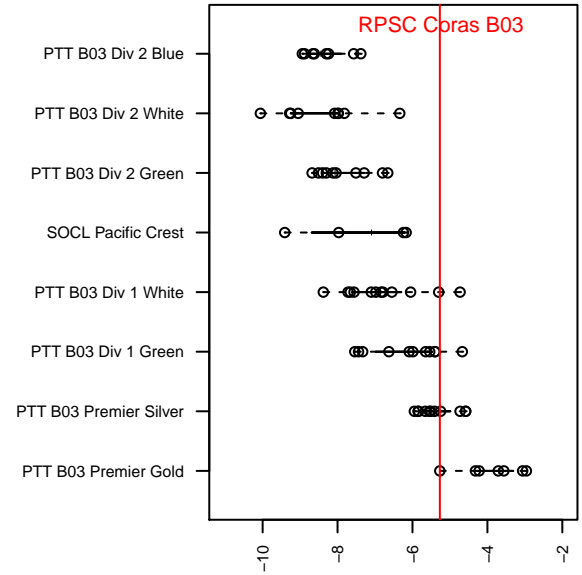

RPSC Coras B03

River Plate SC
NE Portland, OR
B03 total strength=723
attack=1.42 defense=0.41
fall league = PTT B03 Premier Gold

alt names used:
RPSC Coras U12 03/04

Venues played:
2015 PTT B03 Premier Gold

**attack and defense variance (black dot)
relative to other teams
and top 10 in region**

**attack and defense rating
relative to others at age
and all opponents in last 13 months**

Performance relative to 13 month average

Performance relative to 13 month average

date	home		away		venue	pred.home	pred.away
2015-11-15	Westside Timbers Copa B03	5	RPSC Coras B03	0	2015 PTT B03 Premier Gold	5.63	1.06
2015-11-08	PCU Red B03	3	RPSC Coras B03	2	2015 PTT B03 Premier Gold	4.33	1.69
2015-11-01	Crossfire Oregon Green I B03	11	RPSC Coras B03	0	2015 PTT B03 Premier Gold	4.88	0.90
2015-10-31	Eastside Timbers Red B03	0	RPSC Coras B03	0	2015 PTT B03 Premier Gold	3.54	1.97
2015-10-25	RPSC Coras B03	2	Washington Timbers Red B03	4	2015 PTT B03 Premier Gold	1.29	5.65
2015-10-24	Bend FC Timbers Red B03	5	RPSC Coras B03	1	2015 PTT B03 Premier Gold	4.51	1.50
2015-10-18	RPSC Coras B03	0	FC Portland Navy B03	2	2015 PTT B03 Premier Gold	1.60	2.96
2015-10-11	RPSC Coras B03	2	Eastside Timbers Red B03	5	2015 PTT B03 Premier Gold	1.97	3.54
2015-10-04	RPSC Coras B03	1	Crossfire Oregon Green I B03	4	2015 PTT B03 Premier Gold	0.90	4.88
2015-09-27	RPSC Coras B03	3	Bend FC Timbers Red B03	2	2015 PTT B03 Premier Gold	1.50	4.51
2015-09-26	FC Portland Navy B03	6	RPSC Coras B03	5	2015 PTT B03 Premier Gold	2.96	1.60
2015-09-20	RPSC Coras B03	2	PCU Red B03	4	2015 PTT B03 Premier Gold	1.69	4.33
2015-09-13	RPSC Coras B03	0	Westside Timbers Copa B03	5	2015 PTT B03 Premier Gold	1.06	5.63
2015-09-12	Washington Timbers Red B03	7	RPSC Coras B03	2	2015 PTT B03 Premier Gold	5.65	1.29